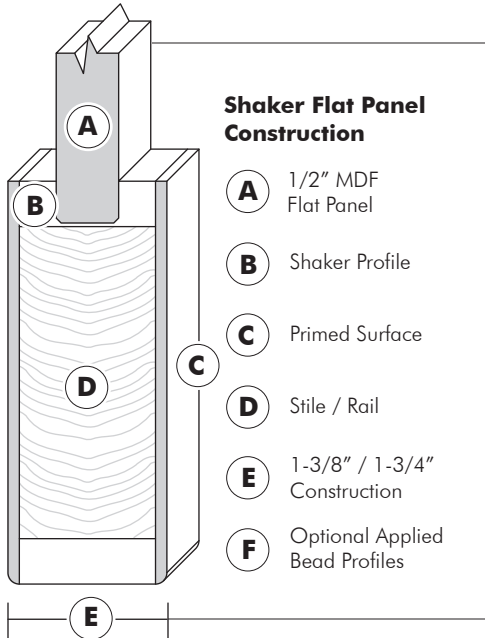

SHAKER DOORS

TRIMLITE Interior Primed Doors

BALMORAL LUMBER & MILLWORK

Beautiful handcrafted primed wood doors. These stile and rail doors are factory primed for your convenience. With many different styles to choose from. TRIMLITE doors will be the right fit for any project.

Flat panels designs in 1-3/8" or 1-3/4" with various patterns, heights, and widths. Fire-Rated Doors are also available.

Shaker Panel Doors With Beading - Create a different architectural look with any of our door styles. Customize doors by adding one of the following beading profiles: see options **F**