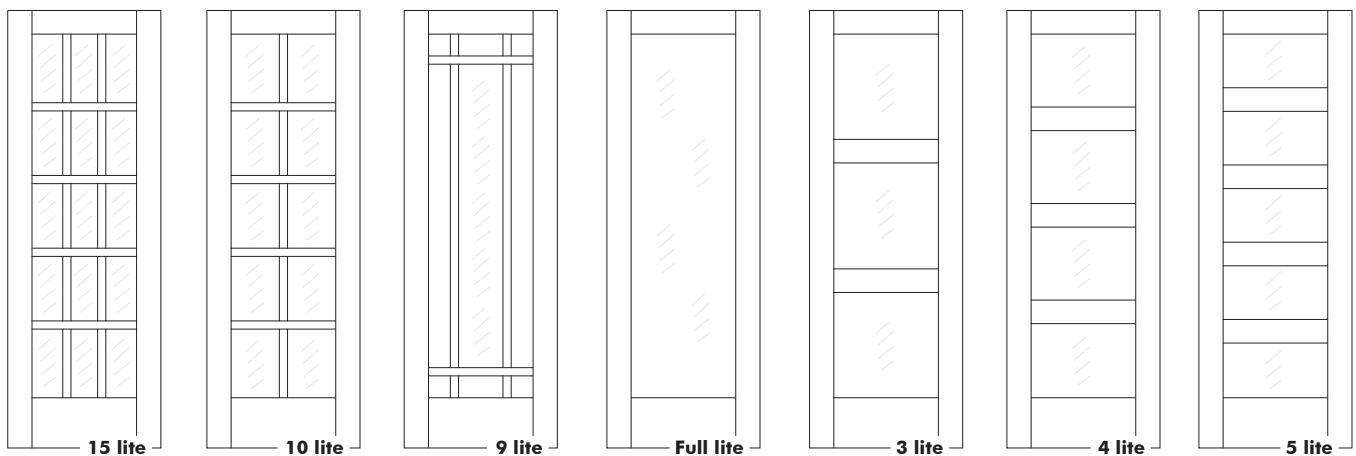

FRENCH DOORS

Interior Collections

French doors are available with various glass options, wood species, sticking and panel profiles. You may combine these options any way you choose for a more personalized appearance. These french door layouts are only a small sample of the endless possibilities available at Balmoral Lumber. Visit our showroom for more details.