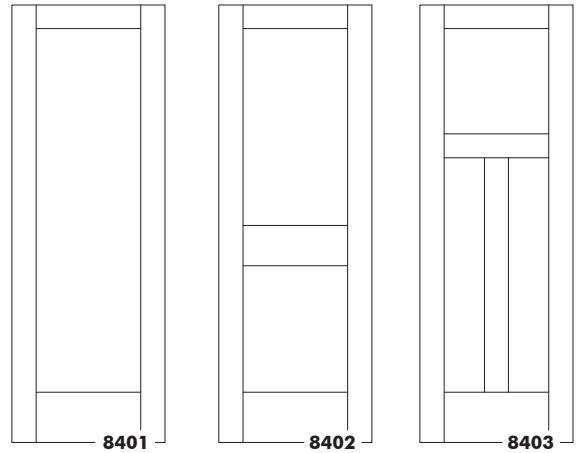

Flat panels designs in 1-3/8" or 1-3/4" with various patterns, heights, and widths. Fire-Rated Doors are also available.

Shaker Panel Doors With Beading - Create a different architectural look with any of our door styles. Customize doors by adding one of the following beading profiles: see options **F**