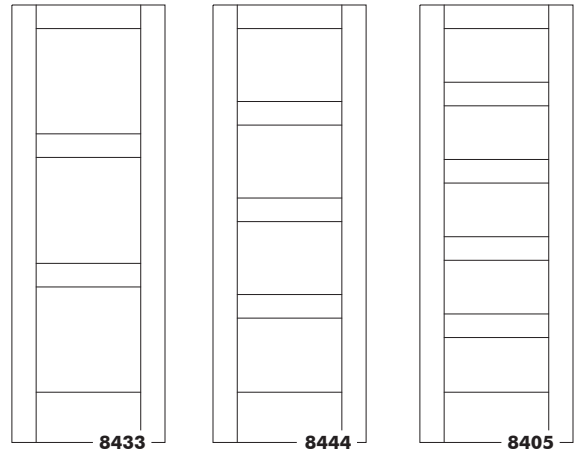

Flat panels designs in 1-3/8" or 1-3/4" with various patterns, heights, and widths. Fire-Rated Doors are also available.

Shaker Panel Doors With Beading - Create a different architectural look with any of our door styles. Customize doors by adding one of the following beading profiles: see options **F**